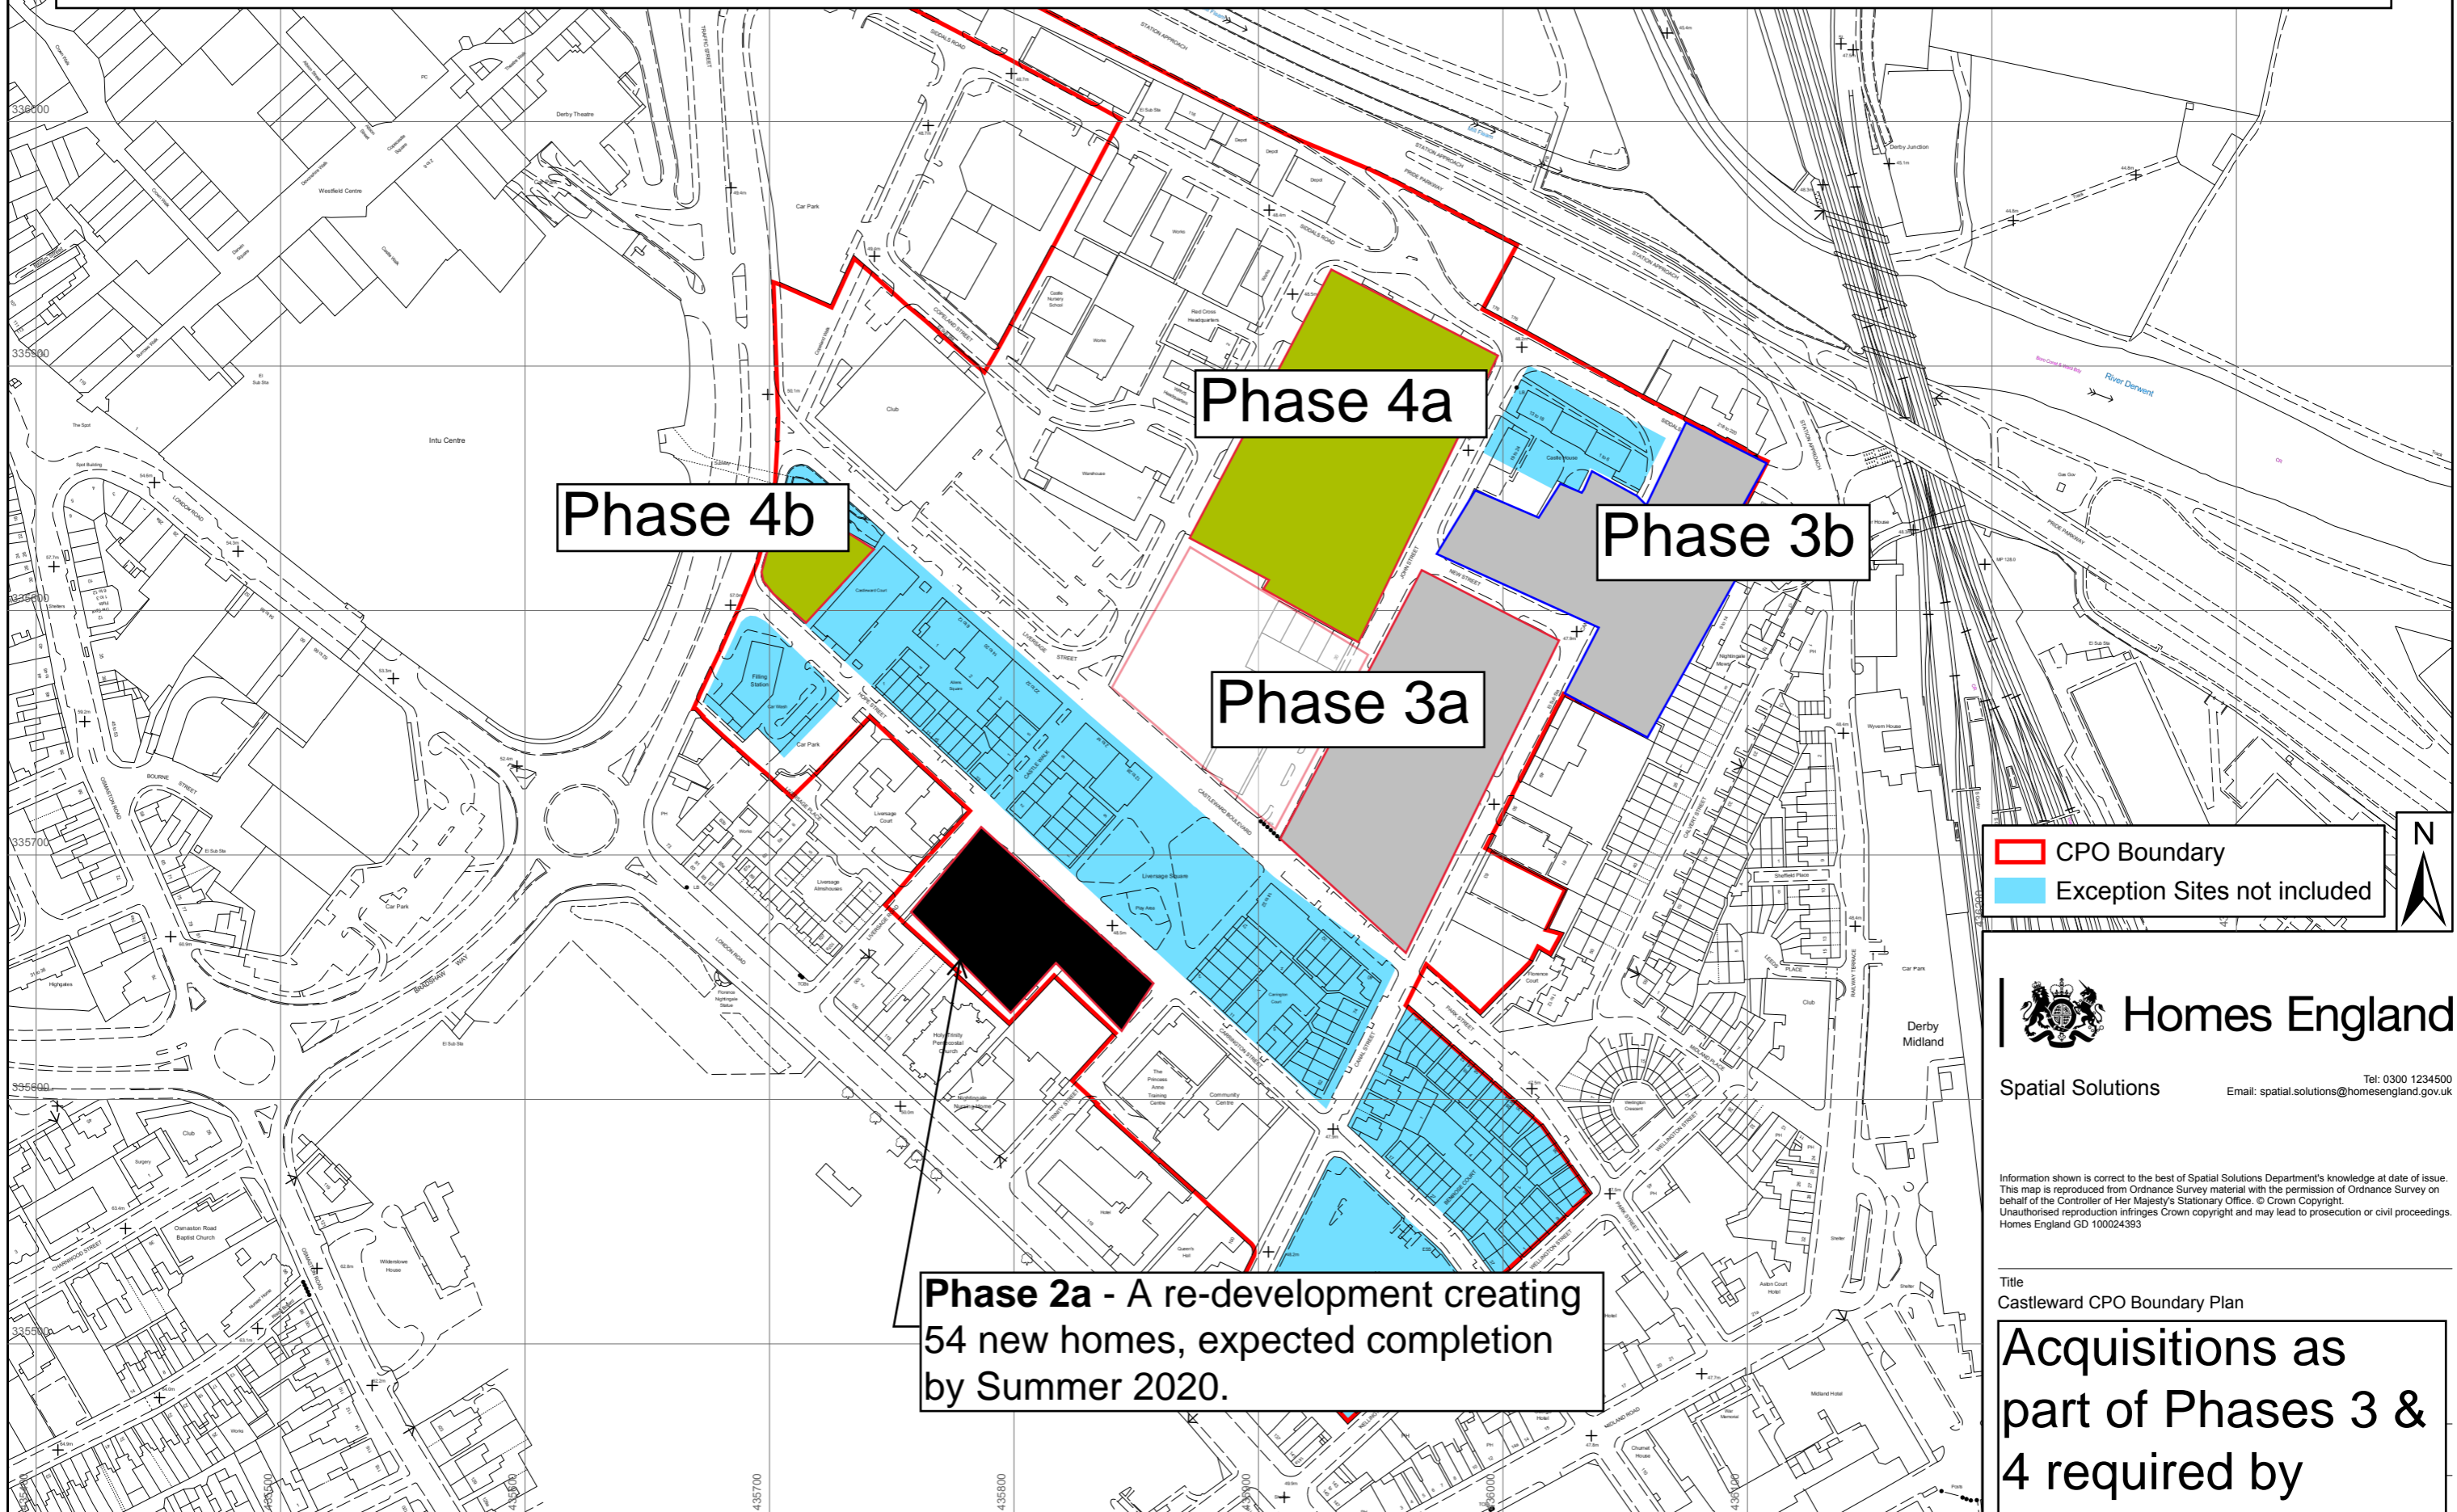

CASTLEWARD REGENERATION SCHEME

INDICATIVE DERBY CITY COUNCIL COMPULSORY PURCHASE PHASING PLAN

Phase 4b

Phase 4a

Phase 3b

Phase 3a

Phase 2a - A re-development creating 54 new homes, expected completion by Summer 2020.

- CPO Boundary
- Exception Sites not included

Homes England

Spatial Solutions Tel: 0300 1234500
Email: spatial.solutions@homesengland.gov.uk

Title
Castleward CPO Boundary Plan

Acquisitions as part of Phases 3 & 4 required by March 2022.